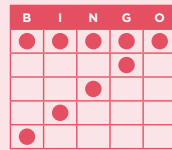

IT'S THE PLAYER'S RESPONSIBILITY TO: CHECK RECEIPT FOR ACCURACY, "YELL BINGO" LOUD & CLEAR, BE PRESENT TO VERIFY BINGO.

B1-B5 EARLY BIRDS (\$1 - 3-on Pack)

REGULAR BINGO,
4 CORNERS OR STAMP

MULTICOLOR

PAYS \$50 EACH

B13 LUCKY 7 (\$2 - 3-on)

LUCKY 7 JACKPOT

Jackpot 18#'s or less
19#'s pays \$2000
20#'s pays \$1500
21#'s pays \$1199
22#'s pays \$1000
23#'s pays \$750

AQUA

CONSOLATION OF \$500

B21 BONANZA (\$2 - 3-on, \$2 Trade-in)