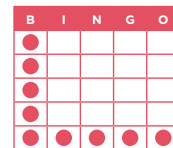

GREEN

MINIMUM \$200

B14 MAIN PACK (Game 4)

SMALL PICTURE FRAME
PLUS 4 CORNERS

YELLOW

LEVEL 1 PAYS \$300
LEVEL 2 PAYS \$600

B22 MAIN PACK (Game 8)

CRAZY "T" or "L"