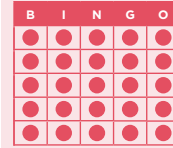

LEVEL 1 PAYS \$300
LEVEL 2 PAYS \$600

B17 MAIN PACK (Game 5)

PART 1:
4 X 4 Anywhere
No Free Space

PINK

LEVEL 1 PAYS \$300
LEVEL 2 PAYS \$600

B24 GRAND SLAM (\$2 - 3-on)

GRAND SLAM SPECIAL

Jackpot 19#'s or less
20#'s pays \$2000
21#'s pays \$1500
22#'s pays \$1000

GREEN

CONSOLATION OF \$500

B10 MAIN PACK (Game 2)

PLUS AND 4 CORNERS

ORANGE

LEVEL 1 PAYS \$300
LEVEL 2 PAYS \$600

B18 MAIN PACK (Game 6)

PART 2:
BLOCK OF TWELVE
ANYWHERE

SAME PINK

LEVEL 1 PAYS \$300
LEVEL 2 PAYS \$600

B25 G-BALL (\$1 - 3-on)

G-BALL SPECIAL

Bingo before the G-Ball
pays \$1000. Bingo after the
G-Ball pays \$250. Bingo on
the G-Ball for the jackpot.
Prize starts at \$1500
& increases \$100 per day.