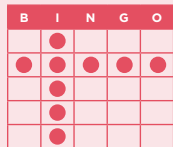

B7 MYSTERY MONEY

VERTICAL AND
HORIZONTAL
10X last number called

PINK

MINIMUM $300