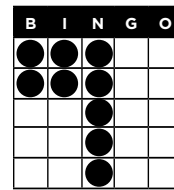

B11 MAIN PACK - GREEN

LEFT OR RIGHT FLAG

PAYS $500