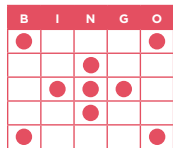

B10 MAIN PACK (Game 2)

PLUS AND 4 CORNERS

ORANGE

LEVEL 1 PAYS $300
LEVEL 2 PAYS $600