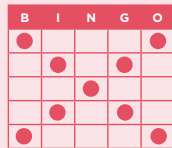

SAME PINK

LEVEL 1 PAYS \$300
LEVEL 2 PAYS \$600

B25 G-BALL (\$1 - 3-on)

G-BALL SPECIAL

Bingo before the G-Ball
pays \$1000. Bingo after the
G-Ball pays \$250. Bingo on
the G-Ball for the jackpot.
Prize starts at \$1500
& increases \$100 per day.

OLIVE

B11 DOG HOUSE SPECIAL (\$2-3-on)

DOG HOUSE
Pick the lucky dog house to
find a prize ranging from
\$250 - \$1000. Each winner
receives a \$25 comp.
**MULTIPLE WINNERS
SPLIT THE HIGHEST
PRIZE CHOSEN.**

BLACK

B19 SUPER "X" & SUPER SPIN

SUPER "X" \$2
SUPER SPIN \$3

Jackpot 17#'s or less
18#'s pays \$2000
19#'s pays \$1500
20#'s pays \$1000

PINK OR RED STRIPE

CONSOLATION OF \$500

B26 MAIN PACK (Game 9)

RAILROAD TRACKS