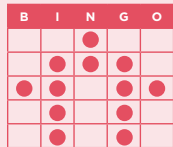

B11 DOG HOUSE SPECIAL ($2-3-on)

DOG HOUSE
Pick the lucky dog house to
find a prize ranging from
$250 - $1000. Each winner
receives a $25 comp.
**MULTIPLE WINNERS
SPLIT THE HIGHEST
PRIZE CHOSEN.**

BLACK