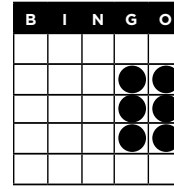

B1 MAIN PACK - YELLOW

THUNDERBIRD

PAYS \$500

B6 MAIN PACK - TAN

RAILROAD TRACKS

Any Direction

PAYS \$500

B10 MAIN PACK - RED