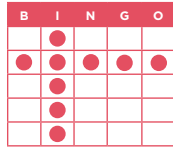

PART 3: COVERALL
Jackpot starts at 48#'s & \$2500
Number increases every other day
\$100 added per session

TAN/BLUE/PURPLE

CONSOLATION OF \$500

INTERMISSION

B16 PICK 8 (\$1 each)

20#'s or less pays Jackpot

CONSOLATION OF \$300

B8 MYSTERY MONEY

SMALL PICTURE FRAME
15X last number called

PURPLE

MINIMUM \$500

B9 MAIN PACK (Game 1)

DOUBLE HARDWAY

BLUE

LEVEL 1 PAYS \$300
LEVEL 2 PAYS \$600

B17 MAIN PACK (Game 5)

PART 1:
4 X 4 Anywhere
No Free Space

PINK

LEVEL 1 PAYS \$300
LEVEL 2 PAYS \$600

B24 GRAND SLAM (\$2 - 3-on)

GRAND SLAM SPECIAL

Jackpot 19#'s or less
20#'s pays \$2000
21#'s pays \$1500
22#'s pays \$1000