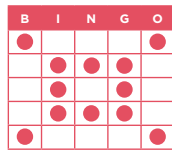

B13 LUCKY 7 (\$2 - 3-on)

LUCKY 7 JACKPOT

Jackpot 18#'s or less
19#'s pays \$2000
20#'s pays \$1500
21#'s pays \$1199
22#'s pays \$1000
23#'s pays \$750

AQUA

CONSOLATION OF \$500

B21 BONANZA (\$2 - 3-on, \$2 Trade-in)

BONANZA COVERALL

Jackpot begins at \$2500
Jackpot 50#'s or less
51#'s pays 20% of Jackpot
52#'s pays 10% of Jackpot

MULTICOLOR

CONSOLATION OF \$500

B6 MYSTERY MONEY \$3 - 6-on Pack (All 3 Games)

HARDWAY BINGO
5X last number called

GREEN

MINIMUM \$200

B14 MAIN PACK (Game 4)

SMALL PICTURE FRAME
PLUS 4 CORNERS

YELLOW

LEVEL 1 PAYS \$300
LEVEL 2 PAYS \$600

B22 MAIN PACK (Game 8)

CRAZY "T" or "L"