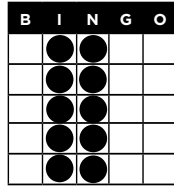

B6 MAIN PACK - TAN

RAILROAD TRACKS

Any Direction

PAYS $500