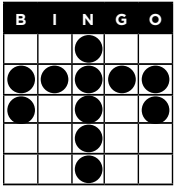

B1 MAIN PACK - YELLOW

THUNDERBIRD

PAYS $500