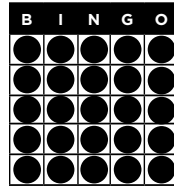

SIX PACK
HARDWAY

PAYS \$500

B2 MAIN PACK - LIME

LARGE DIAMOND

PAYS \$500

INTERMISSION

B7 SPECIAL - DOUBLE ACTION GREEN \$3.00

PICK-A-PRIZE
COVERALL