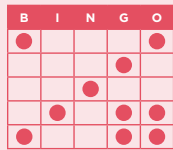

"X" MARKS THE SPOT SPECIAL \$1

Pays \$300 Cash and \$50 Comp (Paper or Machine)

**MULTIPLE WINNERS
SPLIT CASH & COMP PRIZES
\$25 Minimum Comp Prize**

**LETTER COMPS
ARE FOR FUTURE
VISITORS ONLY**

GOOD LUCK EVERYONE!

IT'S THE PLAYER'S RESPONSIBILITY TO: CHECK RECEIPT FOR ACCURACY, "YELL BINGO" LOUD & CLEAR, BE PRESENT TO VERIFY BINGO.

B1-B5 EARLY BIRDS (\$1 - 3-on Pack)

REGULAR BINGO,
4 CORNERS OR STAMP

MULTICOLOR

PAYS \$50 EACH