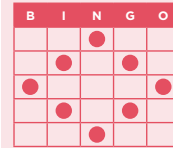

CONSOLATION OF \$300

B8 MYSTERY MONEY

SMALL PICTURE FRAME
15X last number called

PURPLE

MINIMUM \$500

B9 MAIN PACK (Game 1)

DOUBLE HARDWAY

BLUE

LEVEL 1 PAYS \$300
LEVEL 2 PAYS \$600

B17 MAIN PACK (Game 5)

PART 1:
4 X 4 Anywhere
No Free Space

PINK

LEVEL 1 PAYS \$300
LEVEL 2 PAYS \$600

B24 GRAND SLAM (\$2 - 3-on)

GRAND SLAM SPECIAL

Jackpot 19#'s or less
20#'s pays \$2000
21#'s pays \$1500
22#'s pays \$1000