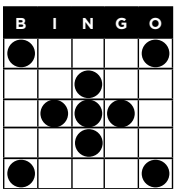

PAYS \$1000
PLUS A PRIZE

B11 MAIN PACK - GREEN

LEFT OR RIGHT FLAG

PAYS \$500

B3 MAIN PACK - ORANGE

SMALL PLUS &
4 CORNERS

PAYS \$500

B12 SPECIAL - SUPER "7" ORANGE \$3.00