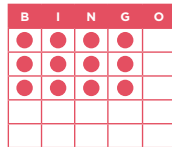

LEVEL 1 PAYS \$300
LEVEL 2 PAYS \$600

B17 MAIN PACK (Game 5)

PART 1:
4 X 4 Anywhere
No Free Space

PINK

LEVEL 1 PAYS \$300
LEVEL 2 PAYS \$600

B24 GRAND SLAM (\$2 - 3-on)

GRAND SLAM SPECIAL

Jackpot 19#'s or less
20#'s pays \$2000
21#'s pays \$1500
22#'s pays \$1000

GREEN

CONSOLATION OF \$500

B10 MAIN PACK (Game 2)

PLUS AND 4 CORNERS

ORANGE

LEVEL 1 PAYS \$300
LEVEL 2 PAYS \$600

B18 MAIN PACK (Game 6)

PART 2:
BLOCK OF TWELVE
ANYWHERE

SAME PINK

LEVEL 1 PAYS \$300
LEVEL 2 PAYS \$600

B25 G-BALL (\$1 - 3-on)

G-BALL SPECIAL

Bingo before the G-Ball
pays \$1000. Bingo after the
G-Ball pays \$250. Bingo on
the G-Ball for the jackpot.
Prize starts at \$1500
& increases \$100 per day.