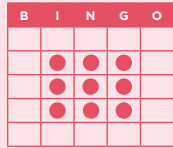

PART 1:
DOUBLE HARDWAY
PAYS \$200

TAN/BLUE/PURPLE

LB 3-PART SPECIAL

BINGO MILLIONS &
BINGO MILLIONS MINI

PART 2:
TRIPLE HARDWAY
PAYS \$300

TAN/BLUE/PURPLE

LB 3-PART SPECIAL

BINGO MILLIONS & MINIS

PART 3: COVERALL
Jackpot starts at 48#'s & \$2500
Number increases every other day
\$100 added per session

TAN/BLUE/PURPLE

CONSOLATION OF \$500

INTERMISSION

B16 PICK 8 (\$1 each)

20#'s or less pays Jackpot

CONSOLATION OF \$300

B8 MYSTERY MONEY

SMALL PICTURE FRAME
15X last number called

PURPLE

MINIMUM \$500

B9 MAIN PACK (Game 1)

DOUBLE HARDWAY

BLUE

LEVEL 1 PAYS \$300
LEVEL 2 PAYS \$600

B17 MAIN PACK (Game 5)

PART 1:
4 X 4 Anywhere
No Free Space

PINK

LEVEL 1 PAYS \$300
LEVEL 2 PAYS \$600

B24 GRAND SLAM (\$2 - 3-on)

GRAND SLAM SPECIAL

Jackpot 19#'s or less
20#'s pays \$2000
21#'s pays \$1500
22#'s pays \$1000