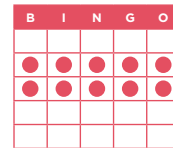

BLACK

B19 SUPER "X" & SUPER SPIN

SUPER "X" \$2
SUPER SPIN \$3

Jackpot 17#'s or less
18#'s pays \$2000
19#'s pays \$1500
20#'s pays \$1000

PINK OR RED STRIPE

CONSOLATION OF \$500

B26 MAIN PACK (Game 9)

RAILROAD TRACKS

Any Direction

BROWN

LEVEL 1 PAYS \$300
LEVEL 2 PAYS \$600

B12 MAIN PACK (Game 3)

SEVEN AROUND
THE CORNER

GREEN

LEVEL 1 PAYS \$300
LEVEL 2 PAYS \$600

B20 MAIN PACK (Game 7)

DOUBLE BINGO
NO 4 CORNERS

GRAY

LEVEL 1 PAYS \$300
LEVEL 2 PAYS \$600

ADMISSION PACK INCLUDES:

Level 1 - \$10 (2 Level Ones, G-Ball and 2 Dog House)

Level 2 - \$20 (2 Level Twos, G-Ball and 2 Dog House)

Not Included: Money ball, Early Birds, Mystery Money, Pick 8, Double Action, or Jackpot specials (Lucky 7, Super "X", Grand Slam, LB 3-Part & Bonanza)