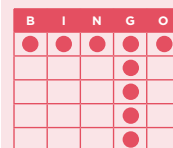

OLIVE

LEVEL 1 PAYS \$300
LEVEL 2 PAYS \$600

B7 MYSTERY MONEY

VERTICAL AND
HORIZONTAL
10X last number called

PINK

MINIMUM \$300

B15 DOUBLE ACTION (\$2 each)

DOUBLE ACTION

Jackpot starts at 33#'s & \$2500
Number increases every 7 days
\$100 added per session

BLUE

CONSOLATION OF \$600

B23 LB 3 PART JACKPOT & BINGO MILLIONS

LB 3-PART SPECIAL

BINGO MILLIONS &
BINGO MILLIONS MINI

PART 1:
DOUBLE HARDWAY
PAYS \$200

TAN/BLUE/PURPLE

LB 3-PART SPECIAL

BINGO MILLIONS &
BINGO MILLIONS MINI

PART 2:
TRIPLE HARDWAY
PAYS \$300

TAN/BLUE/PURPLE

LB 3-PART SPECIAL

BINGO MILLIONS & MINIS