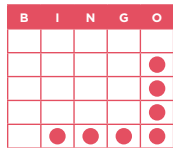

BLACK

B19 SUPER "X" & SUPER SPIN

SUPER "X" \$2
SUPER SPIN \$3

Jackpot 17#'s or less
18#'s pays \$2000
19#'s pays \$1500
20#'s pays \$1000

PINK OR RED STRIPE

CONSOLATION OF \$500

B26 MAIN PACK (Game 9)

RAILROAD TRACKS

Any Direction

BROWN

LEVEL 1 PAYS \$300
LEVEL 2 PAYS \$600

B12 MAIN PACK (Game 3)

SEVEN AROUND
THE CORNER

GREEN

LEVEL 1 PAYS \$300
LEVEL 2 PAYS \$600

B20 MAIN PACK (Game 7)