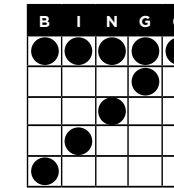

PAYS \$1000
PLUS A PRIZE

B11 MAIN PACK - GREEN

LEFT OR RIGHT FLAG

PAYS \$500

B3 MAIN PACK - ORANGE

SMALL PLUS &
4 CORNERS

PAYS \$500

B12 SPECIAL - SUPER "7" ORANGE \$3.00