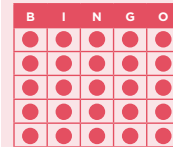

Jackpot starts at 33#'s & \$2500
Number increases every 7 days
\$100 added per session

BLUE

CONSOLATION OF \$600

B23 LB 3 PART JACKPOT & BINGO MILLIONS

LB 3-PART SPECIAL

BINGO MILLIONS &
BINGO MILLIONS MINI

PART 1:
DOUBLE HARDWAY
PAYS \$200

TAN/BLUE/PURPLE

LB 3-PART SPECIAL

BINGO MILLIONS &
BINGO MILLIONS MINI

PART 2:
TRIPLE HARDWAY
PAYS \$300

TAN/BLUE/PURPLE

LB 3-PART SPECIAL

BINGO MILLIONS & MINIS

PART 3: COVERALL
Jackpot starts at 48#'s & \$2500
Number increases every other day
\$100 added per session

TAN/BLUE/PURPLE

CONSOLATION OF \$500

INTERMISSION

B16 PICK 8 (\$1 each)

20#'s or less pays Jackpot