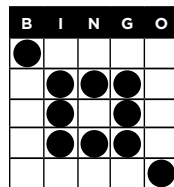

SUPER "7"

PAYS \$1000

B4 MAIN PACK - PURPLE

DOUBLE
BINGO

No 4 Corners

PAYS \$500

B8 MAIN PACK - AQUA

SMALL PICTURE
FRAME