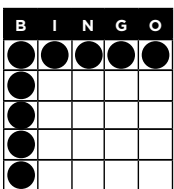

Plus 2 Corners

PAYS \$500

B9 MAIN PACK - PINK

B.A.D. DANCER

PAYS \$500

**GOOD LUCK
& HAVE FUN!**

B5 MAIN PACK - WHITE

CRAZY "L"