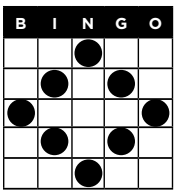

B2 MAIN PACK - LIME

LARGE DIAMOND

PAYS $500