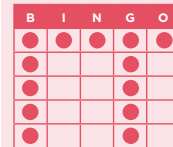

Jackpot starts at 33#'s & \$2500
Number increases every 7 days
\$100 added per session

BLUE

CONSOLATION OF \$600

B23 LB 3 PART JACKPOT & BINGO MILLIONS

LB 3-PART SPECIAL

BINGO MILLIONS &
BINGO MILLIONS MINI

PART 1:
DOUBLE HARDWAY
PAYS \$200

TAN/BLUE/PURPLE

LB 3-PART SPECIAL

BINGO MILLIONS &
BINGO MILLIONS MINI

PART 2:
TRIPLE HARDWAY
PAYS \$300

TAN/BLUE/PURPLE

LB 3-PART SPECIAL

BINGO MILLIONS & MINIS

PART 3: COVERALL
Jackpot starts at 48#'s & \$2500
Number increases every other day
\$100 added per session

TAN/BLUE/PURPLE

CONSOLATION OF \$500

INTERMISSION

B16 PICK 8 (\$1 each)

20#'s or less pays Jackpot