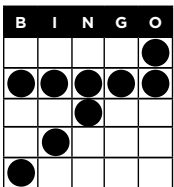

B4 MAIN PACK - PURPLE

DOUBLE
BINGO

No 4 Corners

PAYS $500