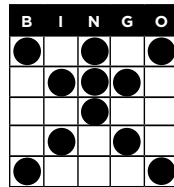

B9 MAIN PACK - PINK

B.A.D. DANCER

PAYS $500

**GOOD LUCK
& HAVE FUN!**