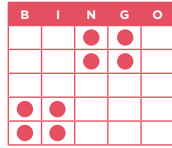

PART 3: COVERALL
Jackpot starts at 48#'s & \$2500
Number increases every other day
\$100 added per session

TAN/BLUE/PURPLE

CONSOLATION OF \$500

INTERMISSION

B16 PICK 8 (\$1 each)

20#'s or less pays Jackpot

CONSOLATION OF \$300

B8 MYSTERY MONEY

SMALL PICTURE FRAME
15X last number called

PURPLE

MINIMUM \$500

B9 MAIN PACK (Game 1)

DOUBLE HARDWAY

BLUE

LEVEL 1 PAYS \$300
LEVEL 2 PAYS \$600

B17 MAIN PACK (Game 5)

PART 1:
4 X 4 Anywhere
No Free Space

PINK

LEVEL 1 PAYS \$300
LEVEL 2 PAYS \$600

B24 GRAND SLAM (\$2 - 3-on)

GRAND SLAM SPECIAL

Jackpot 19#'s or less
20#'s pays \$2000
21#'s pays \$1500
22#'s pays \$1000