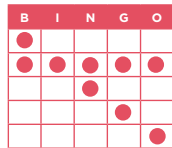

Any Direction

BROWN

LEVEL 1 PAYS \$300
LEVEL 2 PAYS \$600

B12 MAIN PACK (Game 3)

SEVEN AROUND
THE CORNER

GREEN

LEVEL 1 PAYS \$300
LEVEL 2 PAYS \$600

B20 MAIN PACK (Game 7)

DOUBLE BINGO
NO 4 CORNERS

GRAY

LEVEL 1 PAYS \$300
LEVEL 2 PAYS \$600

ADMISSION PACK INCLUDES:

Level 1 - \$10 (2 Level Ones, G-Ball and 2 Dog House)

Level 2 - \$20 (2 Level Twos, G-Ball and 2 Dog House)

Not Included: Money ball, Early Birds, Mystery Money, Pick 8, Double Action, or Jackpot specials (Lucky 7, Super "X", Grand Slam, LB 3-Part & Bonanza)

PLAY IT ALL - Gold (\$60)

PLAY IT ALL - Platinum (\$80)

PLAY IT ALL - Ultimate (\$100)

19 - Level Ones and 8 - Level Twos	28 - Level Ones and 10 - Level Twos	38 - Level Ones and 12 Level Twos
1 - Early Bird	1 - Early Bird	1 - Early Bird
2 - Mystery Money, Dog House, & G Ball	2 - Mystery Money, Dog House & G-Ball	3 - Mystery Money, Dog House & G-Ball
2 - Lucky 7, Super "X", Grand Slam & Pick 8	2 - Lucky 7, Super "X", Grand Slam & Pick 8	3 - Lucky 7, Super "X", Grand Slam & Pick 8
2 - Double Action, LB 3-Part & Bonanza	2 - Double Action, LB 3-Part & Bonanza	3 - Double Action, LB 3-Part & Bonanza
Money Ball	Money Ball	Money Ball