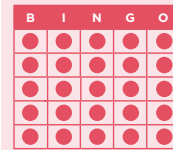

B13 LUCKY 7 (\$2 - 3-on)

LUCKY 7 JACKPOT

Jackpot 18#'s or less
19#'s pays \$2000
20#'s pays \$1500
21#'s pays \$1199
22#'s pays \$1000
23#'s pays \$750

AQUA

CONSOLATION OF \$500

B21 BONANZA (\$2 - 3-on, \$2 Trade-in)

BONANZA COVERALL

Jackpot begins at \$2500
Jackpot 50#'s or less
51#'s pays 20% of Jackpot
52#'s pays 10% of Jackpot

MULTICOLOR

CONSOLATION OF \$500

B6 MYSTERY MONEY \$3 - 6-on Pack (All 3 Games)

HARDWAY BINGO
5X last number called