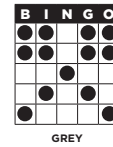

**B1-B5 EARLY BIRDS** \$3.00 6-on Book

**REGULAR BINGO**  
4 CORNERS OR STAMP

Pays \$100

**B13 MAIN PACK**

**CHECKERBOARD**

Pays \$1,199

**B19 BONANZA SPECIAL** \$3.00 Each

**BONANZA COVERALL**

Jackpot begins at \$7,500.  
Jackpot 50#'s or less.  
51#'s pays 20% of Jackpot.  
52#'s pays 10% of Jackpot.  
Consolation Pays \$1,000

**B6 MYSTERY MONEY** \$5.00 6-on Book

**HARDWAY BINGO**

PAYS 10X LAST NUMBER CALLED  
Minimum \$300

**B14 DIAMOND SPECIAL** \$3.00 Each

**DIAMOND SPECIAL**

Consolation Pays \$1,000

**B20 MAIN PACK**

**DOUBLE FLAGS**  
ONE WAY ONLY

Pays \$1,199

**B7 MYSTERY MONEY**

**DIAGONAL & VERTICAL**