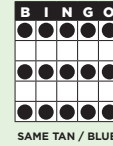

PAYS 15X LAST NUMBER CALLED  
Minimum \$500

**B15 MAIN PACK**

**DOUBLE HARDWAY**

Pays \$1,199

**B21 3-PART SPECIAL** \$3.00 Each

**PART 1:**  
**TWO LAYER CAKE**

Pays \$300

**B8 MYSTERY MONEY**

**SMALL PICTURE FRAME**

PAYS 20X LAST NUMBER CALLED  
Maximum \$1,199

**B16 DOUBLE ACTION SPECIAL** \$3.00 Each

**DOUBLE ACTION**

Jackpot starts at 33#'s and \$2,500.  
Number increases every 7 days.  
\$100 added per session.  
Consolation Pays \$1,000

**B22 MAIN PACK**

**PART 2:**  
**THREE LAYER CAKE**

Pays \$500

**B9 MAIN PACK**

**TWO POSTAGE STAMPS**  
ANY TWO CORNERS

Pays \$1,199

**INTERMISSION**

**B10 SUPER "S" SPECIAL** \$3.00 Each

**LETTER "S"**

Pays \$1,000

**B17 MAIN PACK**

**PART 1: CRAZY "T"**

Pays \$1,199

**B22 MAIN PACK**

**LETTER "X"**

Pays \$1,199