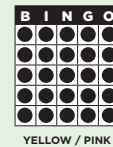

**LETTER "S"**

Pays \$1,000

**B17 MAIN PACK**

**PART 1: CRAZY "T"**

Pays \$1,199

**B22 MAIN PACK**

**LETTER "X"**

Pays \$1,199

**B11 MAIN PACK**

**CRAZY PYRAMID**

Pays \$1,199

**B18 MAIN PACK**

**PART 2: CRAZY "B"**

Pays \$1,199

**B23 TRIPLE PLAY COVERALL SPECIAL** \$3 Each

**TOP CARD PAYS \$1,000**  
Starts at 52#'s and grows daily.  
**MIDDLE CARD PAYS \$5,000**  
Starts at 50#'s and grows every 3 days.  
**BOTTOM CARD PAYS \$9,500**  
Starts at 48#'s and grows every 7 days.  
Consolation Pays \$1,000

**B12 ODD/EVEN COVERALL** \$3.00 Each

**ODD/EVEN COVERALL**

Jackpot starts at 48#'s and \$2500.  
Number increases every 7 days.  
\$100 added per session.  
Consolation Pays \$1,000

**B24 MAIN PACK**

**CRAZY TRIANGLE**  
ANY CORNER