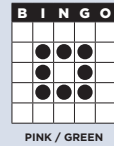

PAYS 15X LAST NUMBER CALLED  
Minimum \$500

**B15 MAIN PACK**

**DOUBLE HARDWAY**

Pays \$1,199

**B21 3-PART SPECIAL** \$3.00 Each

**PART 1:**  
**TWO LAYER CAKE**

Pays \$300

**B8 MYSTERY MONEY**

**SMALL PICTURE FRAME**

PAYS 20X LAST NUMBER CALLED  
Maximum \$1,199

**B16 DOUBLE ACTION SPECIAL** \$3.00 Each

**DOUBLE ACTION**

Jackpot starts at 33#'s and \$2,500.  
Number increases every 7 days.  
\$100 added per session.  
Consolation Pays \$1,000