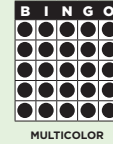

**B1-B5 EARLY BIRDS** \$3.00 6-on Book

**REGULAR BINGO**  
4 CORNERS OR STAMP

Pays \$100

**B13 MAIN PACK**

**CHECKERBOARD**

Pays \$1,199

**B19 BONANZA SPECIAL** \$3.00 Each

**BONANZA COVERALL**