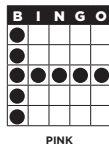

**B22 MAIN PACK**

**PART 2:**  
**THREE LAYER CAKE**

Pays \$500

**B9 MAIN PACK**

**TWO POSTAGE STAMPS**  
ANY TWO CORNERS

Pays \$1,199

**INTERMISSION**

**B10 SUPER "S" SPECIAL** \$3.00 Each

**LETTER "S"**

Pays \$1,000

**B17 MAIN PACK**

**PART 1: CRAZY "T"**

Pays \$1,199

**B22 MAIN PACK**

**LETTER "X"**

Pays \$1,199

**B11 MAIN PACK**

**CRAZY PYRAMID**

Pays \$1,199

**B18 MAIN PACK**

**PART 2: CRAZY "B"**

Pays \$1,199

**B23 TRIPLE PLAY COVERALL SPECIAL** \$3 Each

**TOP CARD PAYS \$1,000**  
Starts at 52#'s and grows daily.  
**MIDDLE CARD PAYS \$5,000**  
Starts at 50#'s and grows every 3 days.  
**BOTTOM CARD PAYS \$9,500**  
Starts at 48#'s and grows every 7 days.  
Consolation Pays \$1,000