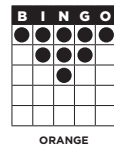

**LETTER "S"**

Pays \$1,000

**B17 MAIN PACK**

**PART 1: CRAZY "T"**

Pays \$1,199

**B22 MAIN PACK**

**LETTER "X"**

Pays \$1,199

**B11 MAIN PACK**

**CRAZY PYRAMID**

Pays \$1,199

**B18 MAIN PACK**

**PART 2: CRAZY "B"**

Pays \$1,199

**B23 TRIPLE PLAY COVERALL SPECIAL** \$3 Each

**TOP CARD PAYS \$1,000**  
Starts at 52#'s and grows daily.  
**MIDDLE CARD PAYS \$5,000**  
Starts at 50#'s and grows every 3 days.  
**BOTTOM CARD PAYS \$9,500**  
Starts at 48#'s and grows every 7 days.  
Consolation Pays \$1,000