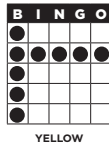

**B1-B5 EARLY BIRDS** \$3.00 6-on Book

**REGULAR BINGO**  
4 CORNERS OR STAMP

Pays \$100

**B13 MAIN PACK**

**CHECKERBOARD**

Pays \$1,199

**B19 BONANZA SPECIAL** \$3.00 Each

**BONANZA COVERALL**

**B14 DIAMOND SPECIAL** \$3.00 Each

**DIAMOND SPECIAL**

Consolation Pays \$1,000

**B20 MAIN PACK**

**DOUBLE FLAGS**  
ONE WAY ONLY

Pays \$1,199

**B7 MYSTERY MONEY**

**DIAGONAL & VERTICAL**

PAYS 15X LAST NUMBER CALLED  
Minimum \$500

**B15 MAIN PACK**

**DOUBLE HARDWAY**

Pays \$1,199

**B21 3-PART SPECIAL** \$3.00 Each

**PART 1:**  
**TWO LAYER CAKE**

Pays \$300

**B8 MYSTERY MONEY**