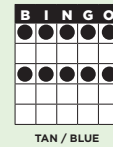

**B14 DIAMOND SPECIAL** \$3.00 Each

**DIAMOND SPECIAL**

Consolation Pays \$1,000

**B20 MAIN PACK**

**DOUBLE FLAGS**  
ONE WAY ONLY

Pays \$1,199

**B7 MYSTERY MONEY**

**DIAGONAL & VERTICAL**

PAYS 15X LAST NUMBER CALLED  
Minimum \$500

**B15 MAIN PACK**

**DOUBLE HARDWAY**

Pays \$1,199

**B21 3-PART SPECIAL** \$3.00 Each

**PART 1:**  
**TWO LAYER CAKE**

Pays \$300

**B8 MYSTERY MONEY**