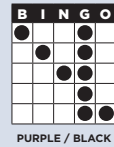

**B1-B5 EARLY BIRDS** \$3.00 6-on Book

**REGULAR BINGO**  
4 CORNERS OR STAMP

Pays \$100

**B13 MAIN PACK**

**CHECKERBOARD**

Pays \$1,199

**B19 BONANZA SPECIAL** \$3.00 Each

**BONANZA COVERALL**

**B14 DIAMOND SPECIAL** \$3.00 Each

**DIAMOND SPECIAL**

Consolation Pays \$1,000

**B20 MAIN PACK**

**DOUBLE FLAGS**  
ONE WAY ONLY

Pays \$1,199

**B7 MYSTERY MONEY**

**DIAGONAL & VERTICAL**

PAYS 15X LAST NUMBER CALLED  
Minimum \$500

**B15 MAIN PACK**

**DOUBLE HARDWAY**

Pays \$1,199

**B21 3-PART SPECIAL** \$3.00 Each

**PART 1:**  
**TWO LAYER CAKE**

Pays \$300

**B8 MYSTERY MONEY**