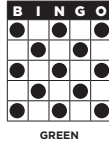

# Super Sunday

MATINEE STARTS AT 12PM & EVENING STARTS AT 6:30PM

**GILA RIVER**  
RESORTS & CASINOS

vee quiva

IT'S THE PLAYER'S RESPONSIBILITY TO:  
CHECK RECEIPT FOR ACCURACY, YELL "BINGO" LOUD & CLEAR, & BE PRESENT TO VERIFY BINGO.

**B1-B5 EARLY BIRDS** \$3.00 6-on Book

**REGULAR BINGO**  
4 CORNERS OR STAMP

Pays \$100

**B13 MAIN PACK**

**CHECKERBOARD**

Pays \$1,199

**B19 BONANZA SPECIAL** \$3.00 Each

**BONANZA COVERALL**