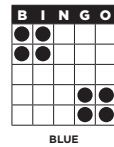

PAYS 15X LAST NUMBER CALLED  
Minimum \$500

**B15 MAIN PACK**

**DOUBLE HARDWAY**

Pays \$1,199

**B21 3-PART SPECIAL** \$3.00 Each

**PART 1:**  
**TWO LAYER CAKE**

Pays \$300

**B8 MYSTERY MONEY**

**SMALL PICTURE FRAME**

PAYS 20X LAST NUMBER CALLED  
Maximum \$1,199

**B16 DOUBLE ACTION SPECIAL** \$3.00 Each

**DOUBLE ACTION**

Jackpot starts at 33#'s and \$2,500.  
Number increases every 7 days.  
\$100 added per session.  
Consolation Pays \$1,000

**B22 MAIN PACK**

**PART 2:**  
**THREE LAYER CAKE**

Pays \$500

**B9 MAIN PACK**

**TWO POSTAGE STAMPS**  
ANY TWO CORNERS

Pays \$1,199

**INTERMISSION**

**B10 SUPER "S" SPECIAL** \$3.00 Each

**LETTER "S"**

Pays \$1,000

**B17 MAIN PACK**

**PART 1: CRAZY "T"**

Pays \$1,199

**B22 MAIN PACK**

**LETTER "X"**

Pays \$1,199