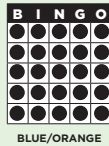

**B14 DIAMOND SPECIAL** \$3.00 Each

**DIAMOND SPECIAL**

Consolation Pays \$1,000

**B20 MAIN PACK**

**DOUBLE FLAGS**  
ONE WAY ONLY

Pays \$1,199

**B7 MYSTERY MONEY**

**DIAGONAL & VERTICAL**

PAYS 15X LAST NUMBER CALLED  
Minimum \$500

**B15 MAIN PACK**

**DOUBLE HARDWAY**

Pays \$1,199

**B21 3-PART SPECIAL** \$3.00 Each

**PART 1:**  
**TWO LAYER CAKE**

Pays \$300

**B8 MYSTERY MONEY**

**SMALL PICTURE FRAME**

PAYS 20X LAST NUMBER CALLED  
Maximum \$1,199

**B16 DOUBLE ACTION SPECIAL** \$3.00 Each

**DOUBLE ACTION**

Jackpot starts at 33#'s and \$2,500.  
Number increases every 7 days.  
\$100 added per session.  
Consolation Pays \$1,000