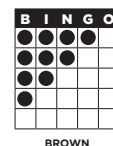

**LETTER "S"**

Pays \$1,000

**B17 MAIN PACK**

**PART 1: CRAZY "T"**

Pays \$1,199

**B22 MAIN PACK**

**LETTER "X"**

Pays \$1,199

**B11 MAIN PACK**

**CRAZY PYRAMID**

Pays \$1,199

**B18 MAIN PACK**

**PART 2: CRAZY "B"**

Pays \$1,199

**B23 TRIPLE PLAY COVERALL SPECIAL** \$3 Each

**TOP CARD PAYS \$1,000**  
Starts at 52#'s and grows daily.  
**MIDDLE CARD PAYS \$5,000**  
Starts at 50#'s and grows every 3 days.  
**BOTTOM CARD PAYS \$9,500**  
Starts at 48#'s and grows every 7 days.  
Consolation Pays \$1,000

**B12 ODD/EVEN COVERALL** \$3.00 Each

**ODD/EVEN COVERALL**

Jackpot starts at 48#'s and \$2500.  
Number increases every 7 days.  
\$100 added per session.  
Consolation Pays \$1,000

**B24 MAIN PACK**

**CRAZY TRIANGLE**  
ANY CORNER