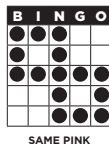

**B22 MAIN PACK**

**PART 2:**  
**THREE LAYER CAKE**

Pays \$500

**B9 MAIN PACK**

**TWO POSTAGE STAMPS**  
ANY TWO CORNERS

Pays \$1,199

**INTERMISSION**

**B10 SUPER "S" SPECIAL** \$3.00 Each

**LETTER "S"**

Pays \$1,000

**B17 MAIN PACK**

**PART 1: CRAZY "T"**

Pays \$1,199

**B22 MAIN PACK**

**LETTER "X"**

Pays \$1,199

**B11 MAIN PACK**

**CRAZY PYRAMID**

Pays \$1,199

**B18 MAIN PACK**

**PART 2: CRAZY "B"**

Pays \$1,199

**B23 TRIPLE PLAY COVERALL SPECIAL** \$3 Each

**TOP CARD PAYS \$1,000**  
Starts at 52#'s and grows daily.  
**MIDDLE CARD PAYS \$5,000**  
Starts at 50#'s and grows every 3 days.  
**BOTTOM CARD PAYS \$9,500**  
Starts at 48#'s and grows every 7 days.  
Consolation Pays \$1,000