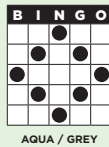

**B1-B5 EARLY BIRDS** \$3.00 6-on Book

**REGULAR BINGO**  
4 CORNERS OR STAMP

Pays \$100

**B13 MAIN PACK**

**CHECKERBOARD**

Pays \$1,199

**B19 BONANZA SPECIAL** \$3.00 Each

**BONANZA COVERALL**

Jackpot begins at \$7,500.  
Jackpot 50#'s or less.  
51#'s pays 20% of Jackpot.  
52#'s pays 10% of Jackpot.  
Consolation Pays \$1,000

**B6 MYSTERY MONEY** \$5.00 6-on Book

**HARDWAY BINGO**

PAYS 10X LAST NUMBER CALLED  
Minimum \$300

**B14 DIAMOND SPECIAL** \$3.00 Each

**DIAMOND SPECIAL**

Consolation Pays \$1,000

**B20 MAIN PACK**

**DOUBLE FLAGS**  
ONE WAY ONLY

Pays \$1,199

**B7 MYSTERY MONEY**

**DIAGONAL & VERTICAL**