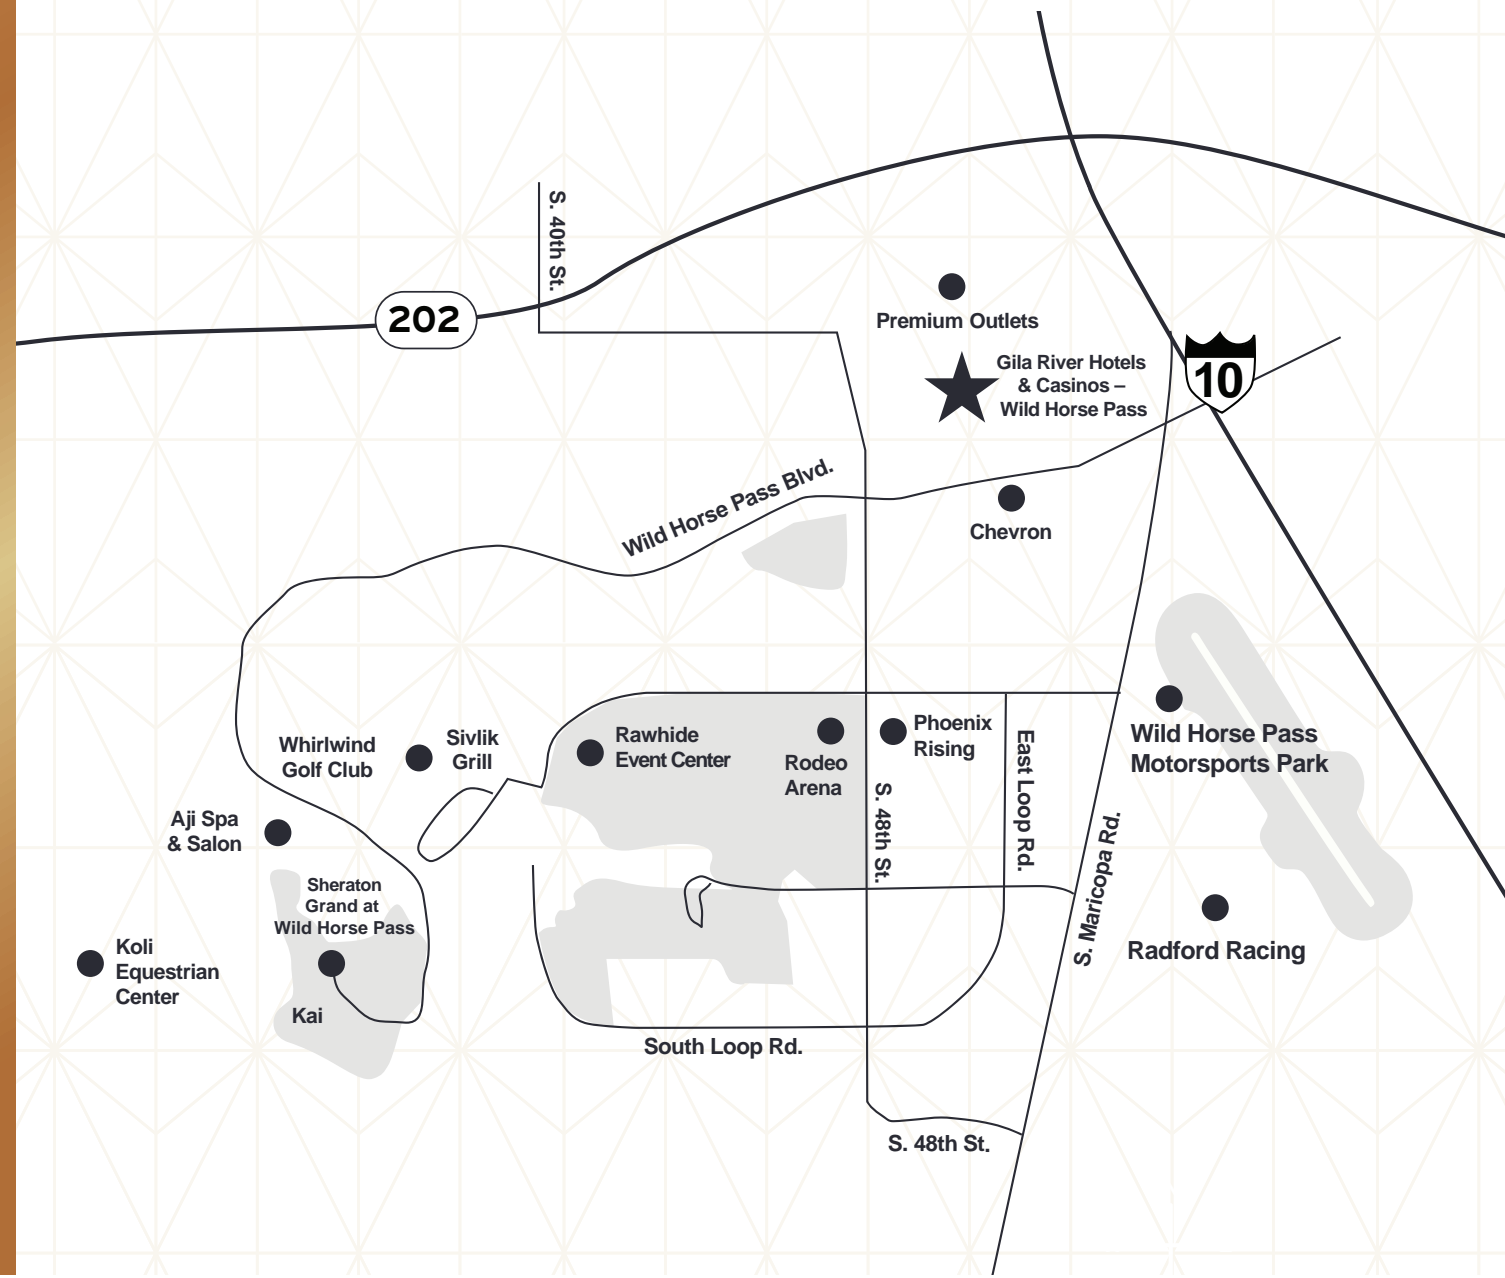

Contact Us

LOCAL ATTRACTIONS

Wild Horse Pass neighbors the 36 holes of Troon Golf at Whirlwind Golf Club, Rawhide Event Center, Aji Spa, Koli Equestrian Center, and Phoenix Premium Outlets and more, all accessible by a complimentary shuttle to make getting around a breeze.