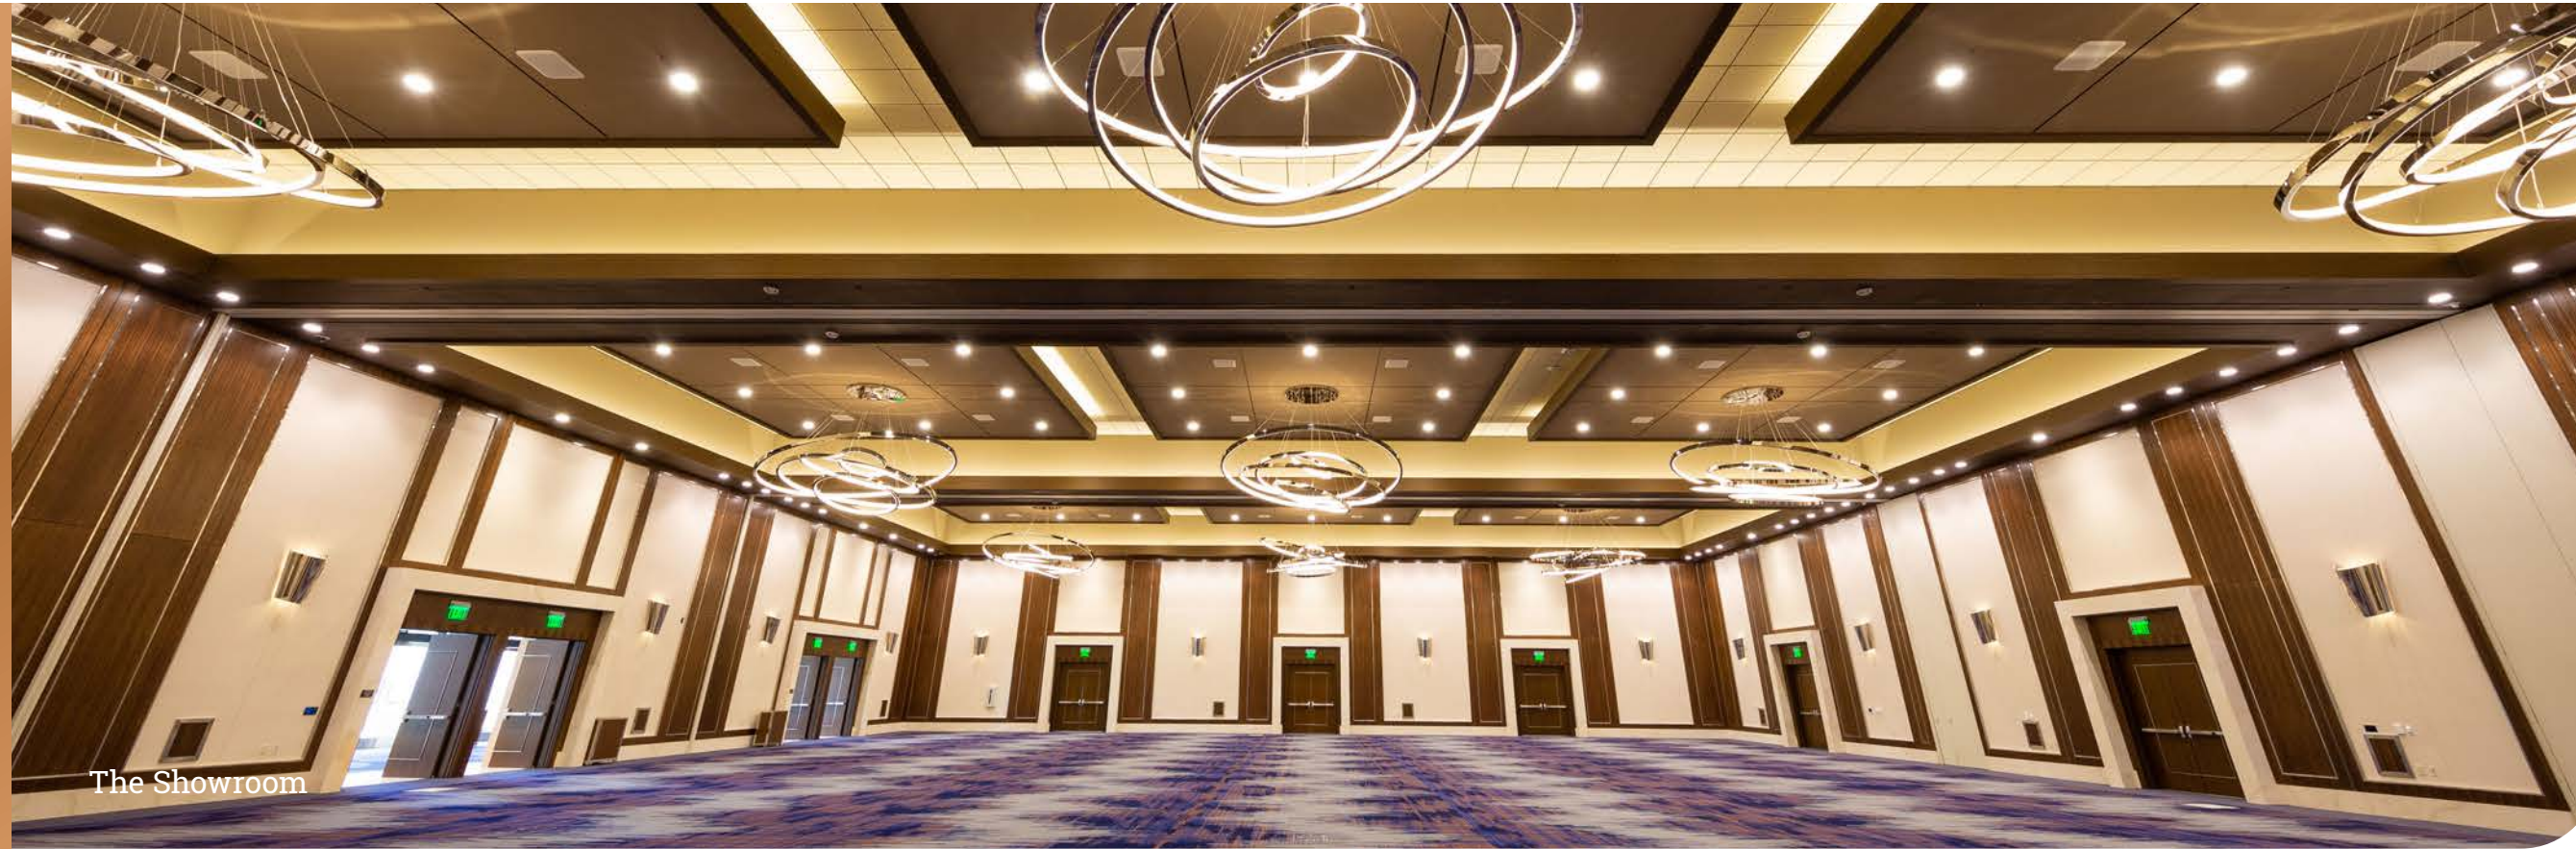

Home

New Expansion

Wild Horse Pass

Meeting Space

Resort

Amenities

Dining

Local Attractions

Contact Us

MEETING SPACE

With over 35,000 sq. ft. of versatile event spaces with separate entrances, Wild Horse Pass accommodates every need.

Acacia Ballroom – 8,000 sq. ft. that can be divided into four distinct rooms

Palo Verde Ballroom – vehicle-accessible, 12,000 sq. ft. space that can be divided into three rooms

Showroom – 1,400-person theater-style or 340-person banquet set up with a stage

Breakout Rooms - Four 1,500 sq. ft. rooms with natural light

Event Lawn – 7,000 sq. ft. of outdoor space for receptions