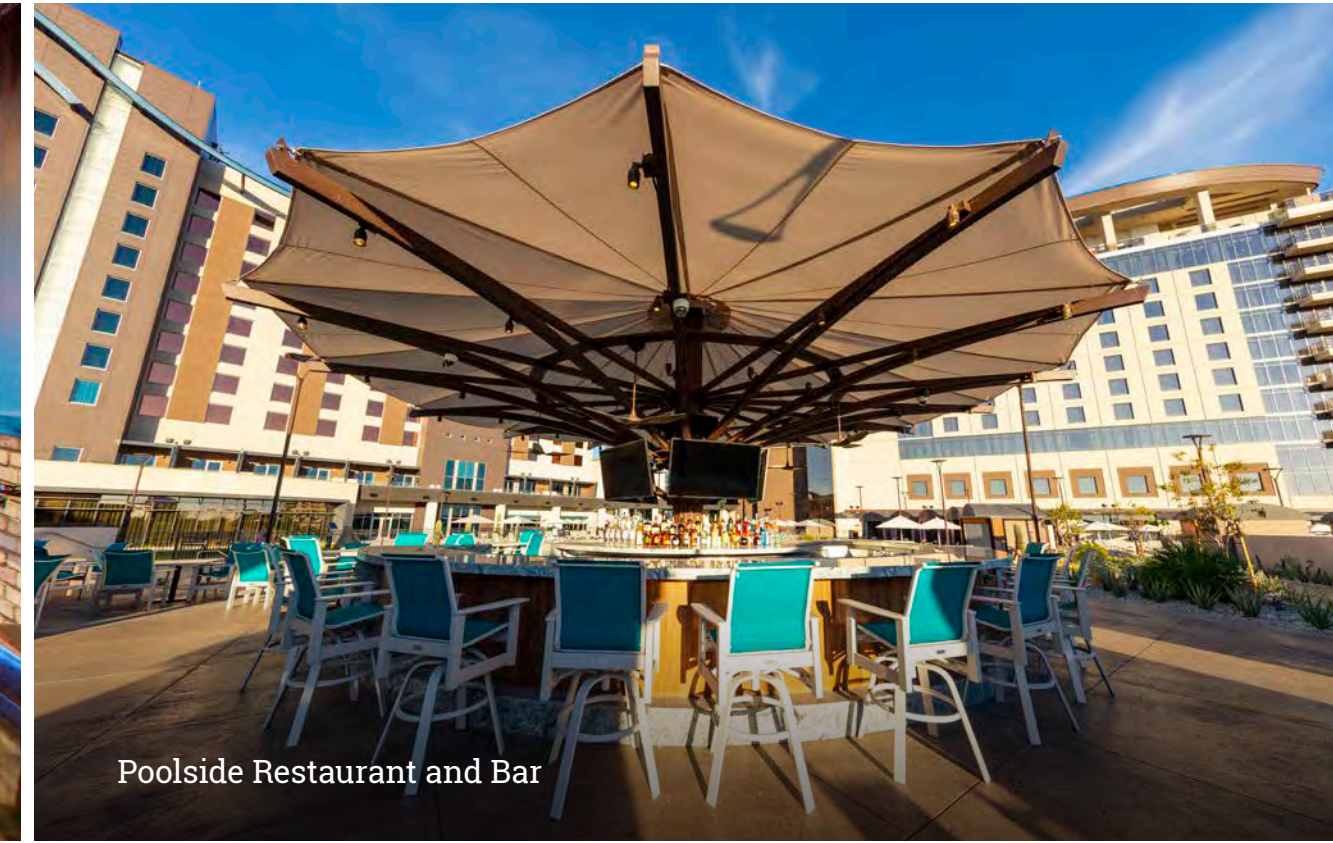

Home

New Expansion

Wild Horse Pass

Meeting Space

Resort

Amenities

Dining

Local Attractions

Contact Us

DINING

Whether you choose to indulge in one of the finest steaks in town, around the clock breakfast, new age Asian or a juicy Fatburger, your cravings will be fulfilled under one roof.

Debuting 2022, Prime, A Shula's Steak House. From the moment guests enter Prime, they will be welcomed with an invigorated take on the traditional steak house experience including perfectly prepared steaks, bold, craveable interpretations of classic dishes and signature wines paired with attentive service that puts guests front and center. After dinner, the venue transitions to an ultra-lounge buzzing with lively music and offering guests plenty of space to mingle.