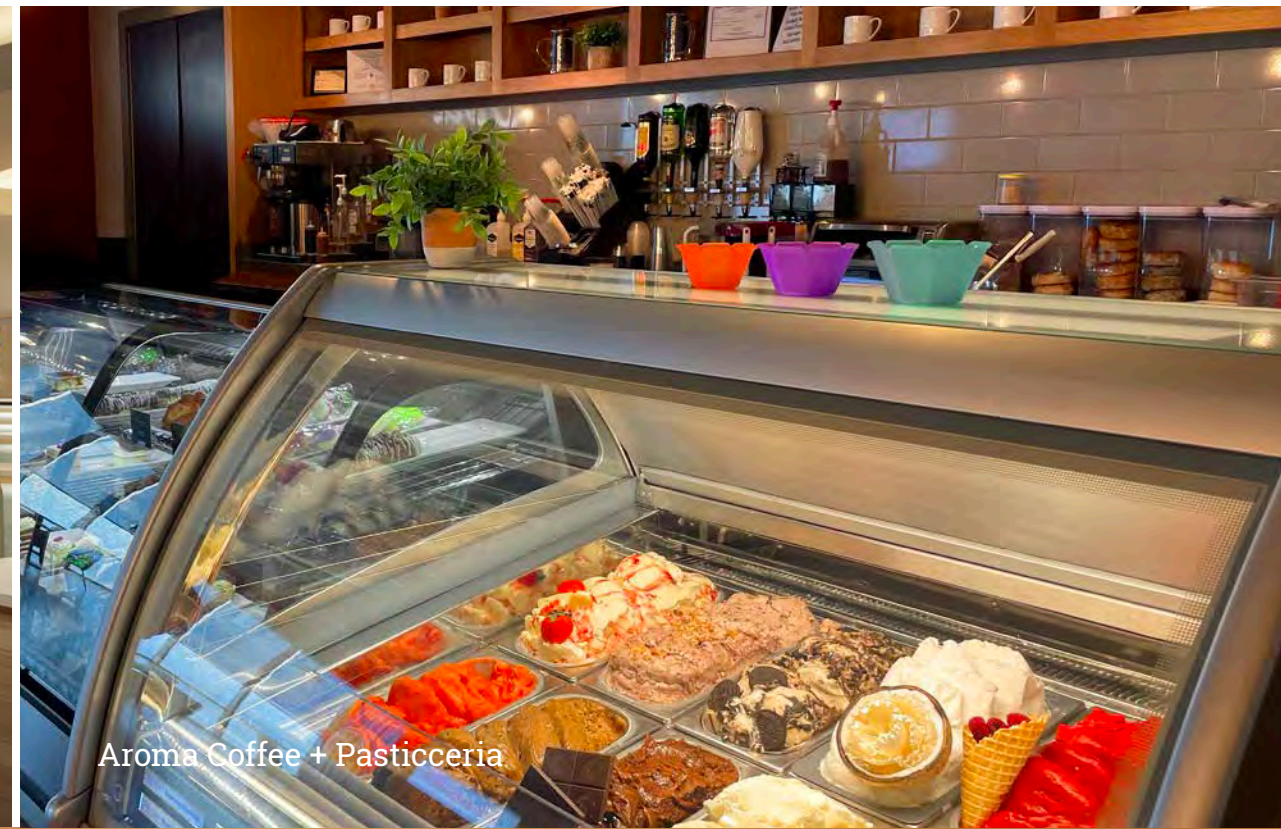

Contact Us

Prime, A Shula's Steak House

Ling & Louie's Asian Bar & Grill

Poolside Restaurant and Bar

Fullhouse Café

Aroma Coffee + Pasticceria

Rizzo's

Fatburger

DINING

Whether you choose to indulge in one of the finest steaks in town, around the clock breakfast, new age Asian or a juicy Fatburger, your cravings will be fulfilled under one roof.

Debuting 2022, Prime, A Shula's Steak House. From the moment guests enter Prime, they will be welcomed with an invigorated take on the traditional steak house experience including perfectly prepared steaks, bold, craveable interpretations of classic dishes and signature wines paired with attentive service that puts guests front and center. After dinner, the venue transitions to an ultra-lounge buzzing with lively music and offering guests plenty of space to mingle.