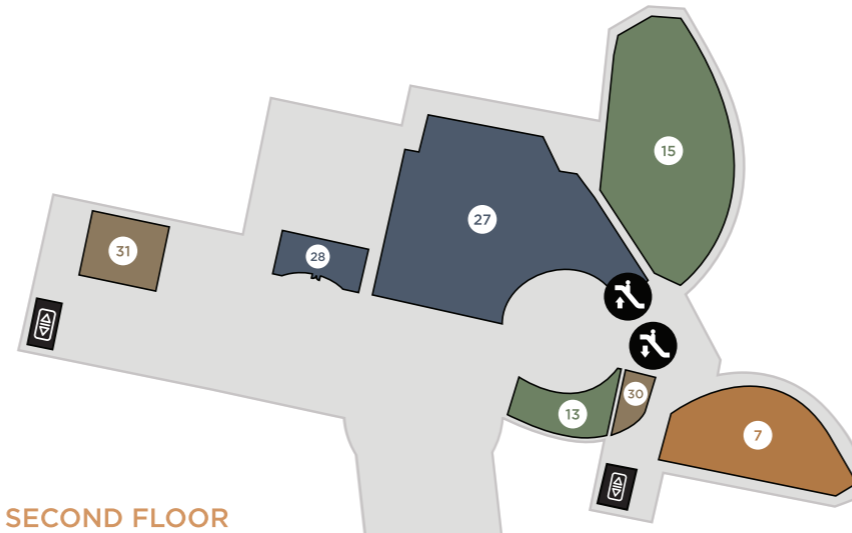

GAMING

- 1 CASINO FLOOR
- 2 HIGH LIMIT SALON
- 3 CASHIER
- 4 PLAYERS CLUB
- 5 SHUTTER'S HIGH LIMITS SLOTS
- 6 PROMOTIONS CENTER
- 7 BETMGM SPORTSBOOK
- 8 HOST OFFICE

BARS/LOUNGES

- 15 OASIS POOL BAR
- 16 THE RIVER BAR
- 17 LOBBY BAR

RESORT

- 29 RESORT LOBBY
- 30 GIFT SHOP
- 31 FITNESS CENTER
- 32 SUNSET TOWER
- 33 SUNRISE TOWER
- 34 OASIS POOL
- 35 SERENITY POOL

RESTAURANTS

- 10 FULLHOUSE CAFÉ
- 11 LING AND LOUIE'S
- 12 FATBURGER
- 13 AROMA COFFEE & PASTICCERIA
- 14 RIZZO'S PIZZA
- 15 UPPER DECK KITCHEN + BAR

VENUES

- 18 YUCCA
- 19 WILLOW
- 18 CHOLLA
- 21 AGAVE
- 22 PALO VERDE BALLROOM
- 23 OCOTILLO
- 24 IRONWOOD
- 25 BUSINESS CENTER
- 26 ACACIA BALLROOM
- 27 THE SHOWROOM
- 28 SUNSET BOARDROOM

-  ESCALATOR
-  ELEVATOR

SECOND FLOOR

FIRST FLOOR