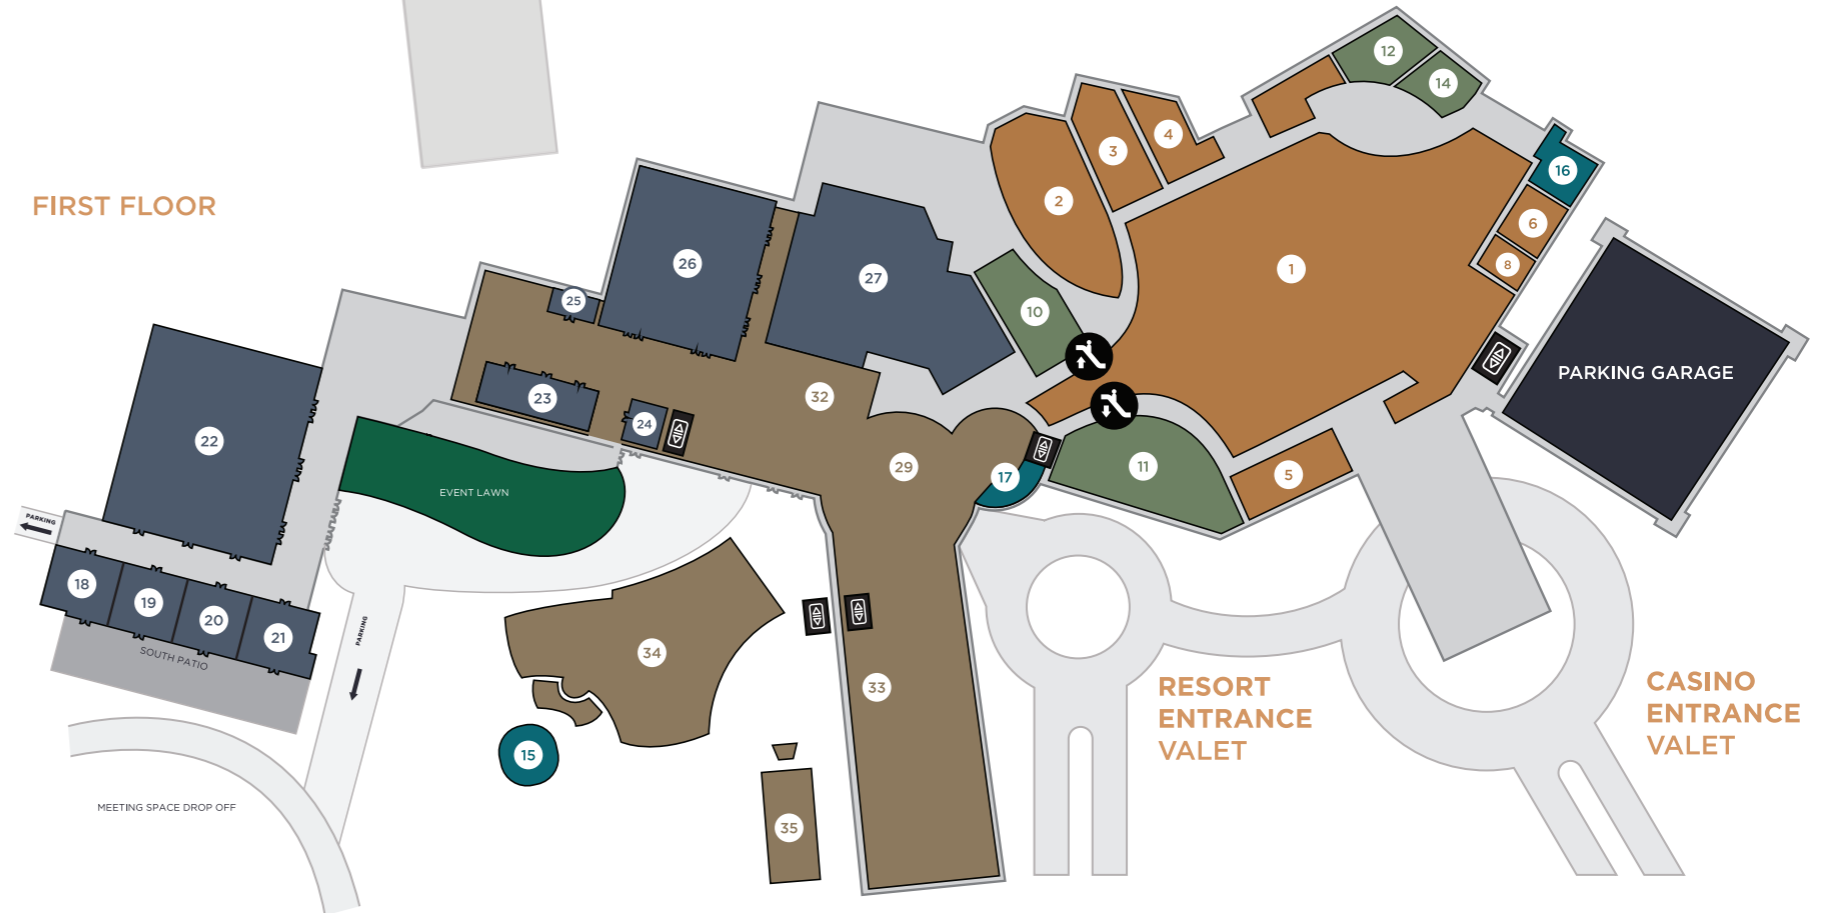

GAMING

- 1 CASINO FLOOR
- 2 HIGH LIMIT SALON
- 3 CASHIER
- 4 PLAYERS CLUB
- 5 SHUTTER'S HIGH LIMITS SLOTS
- 6 PROMOTIONS CENTER
- 7 BETMGM SPORTSBOOK
- 8 HOST OFFICE

BARS/LOUNGES

- 15 OASIS POOL BAR
- 16 THE RIVER BAR
- 17 LOBBY BAR

RESORT

- 29 RESORT LOBBY
- 30 GIFT SHOP
- 31 FITNESS CENTER
- 32 SUNSET TOWER
- 33 SUNRISE TOWER
- 34 OASIS POOL
- 35 SERENITY POOL

RESTAURANTS

- 10 FULLHOUSE CAFÉ
- 11 LING AND LOUIE'S
- 12 FATBURGER
- 13 AROMA COFFEE & PASTICCERIA
- 14 RIZZO'S PIZZA
- 15 UPPER DECK KITCHEN + BAR

VENUES

- 18 YUCCA
- 19 WILLOW
- 18 CHOLLA
- 21 AGAVE
- 22 PALO VERDE BALLROOM
- 23 OCOTILLO
- 24 IRONWOOD
- 25 BUSINESS CENTER
- 26 ACACIA BALLROOM
- 27 THE SHOWROOM
- 28 SUNSET BOARDROOM

-  ESCALATOR
-  ELEVATOR

SECOND FLOOR

FIRST FLOOR